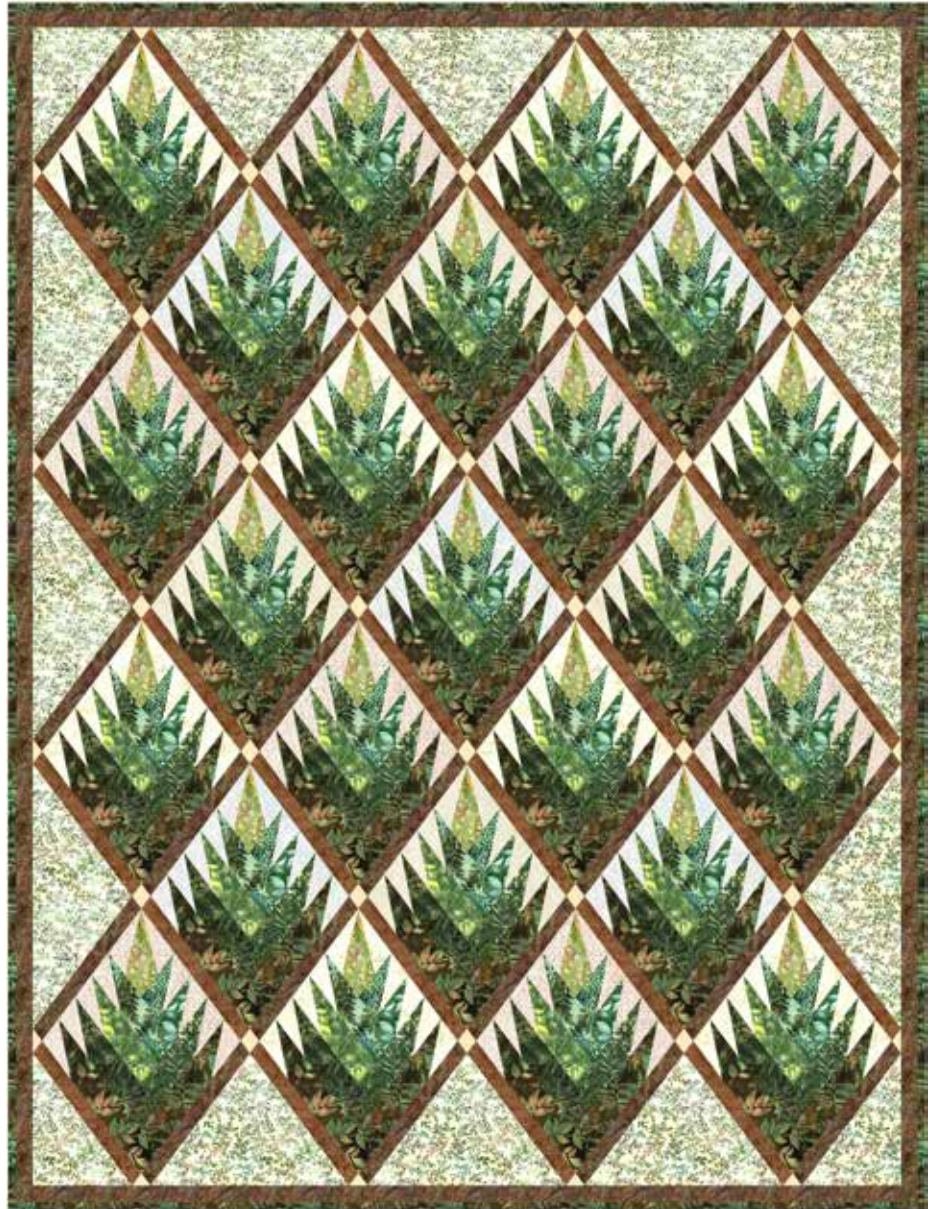

INTERMEDIATE | 1 DAY CLASS

VERTICAL GARDENS

Finished Quilt 62" x 85"

Quilt design by Tourmaline & Thyme Quilts, featuring Hoffman Bali Batiks, the Sweet Breeze collection.

If you love vertical gardens, succulents or other houseplants, this throw is the perfect accompaniment made with foundation piecing.

885 53-Coffee

885 238-Topaz

885 488-Sandcastle

885 638-Harbor

1895 265-Oyster

1895 412-Buttercream

V2548 58-Earth

V2548 220-Fern

V2548 227-Sprout

V2549 548-Balsam

V2551 221-Honeysuckle

V2550 58-Earth

V2555 331-Herb

V2550 90-Spruce

V2558 90-Spruce

V2550 105-Celadon

V2558 531-Papyrus

PURCHASE PATTERN

TourmalineThymeQuilts.com

FABRICS	1 KIT	9 KITS	FABRICS	1 KIT	9 KITS
885 53-Coffee	2/3 Yard	1 Bolt	V2549 548-Balsam	1 1/4 Yds.	1 Bolt
885 238-Topaz	1 Yard	1 Bolt	V2550 58-Earth	1 1/2 Yd*	1 Bolt
885 488-Sandcastle	1 Yard	1 Bolt	V2550 90-Spruce	1/2 Yard	1 Bolt
885 638-Harbor	2/3 Yard	1 Bolt	V2550 105-Celadon	3/4 Yard	1 Bolt
1895 265-Oyster	1/2 Yard	1 Bolt	V2551 221-Honeysuckle	1/2 Yard	1 Bolt
1895 412-Buttercream	1/8 Yard	1 Bolt	V2555 331-Herb	3/4 Yard	1 Bolt
V2548 58-Earth	1 Yard	1 Bolt	V2558 90-Spruce	1/2 Yard	1 Bolt
V2548 220-Fern	1 Yard	1 Bolt	V2558 531-Papyrus	1 Yard	1 Bolt
V2548 227-Sprout	1/2 Yard	1 Bolt			